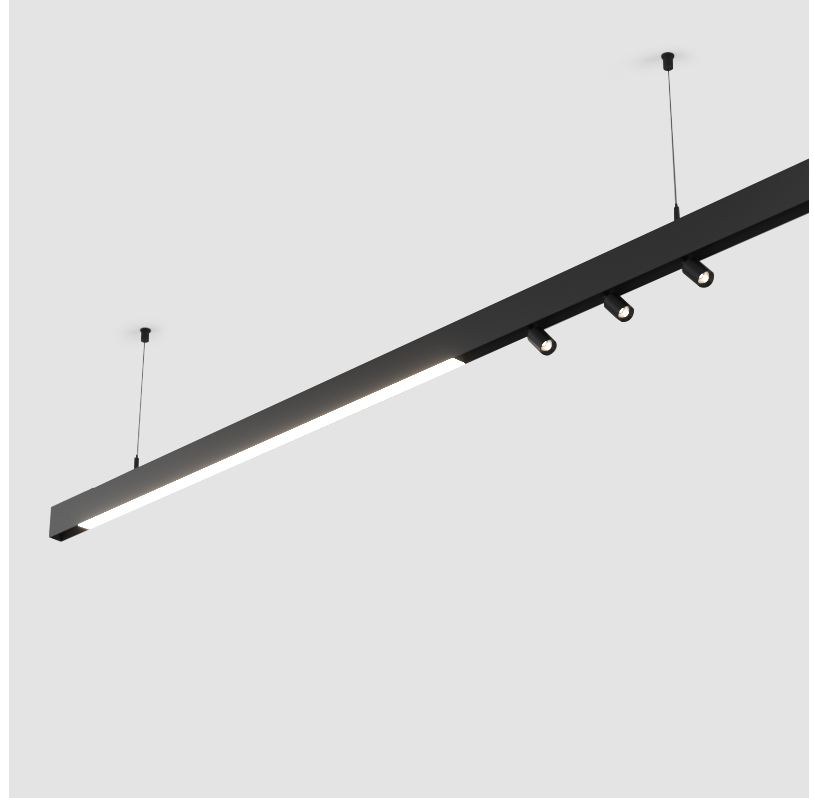

PROJECT	_____
TYPE	_____
SPECIFIER	_____
QUANTITY	_____
DATE	_____

CLICKTRACK 30 SUSPENSION

A3CLK30-SUS-SYS

base number

1. To build a product code in our configurator select the specify button on the base model # product page
2. To build a manual product code on this datasheet choose from the options listed below in blue font and add the suffix to the base model #

GENERAL

Series: Clicktrack
Subseries: Clicktrack 30
Brand: Prolicht
Division: Architectural
Mounting Type: Suspension
Mounting Location: Ceiling
Subcategory: Profile

PHYSICAL

Fixture Finish: SSR / BKV / CWI / CRY / HAB / UFT / ITA / RUA / FTG / MYG / LOD / PUS / FRO / FUP / KIA / POP / BLS / SPG / MEY / GOH / GUM / CHC / COM / ABZ / JAG / OBR / MOS / ROR
Fixture Material: Extruded Aluminum

ELECTRICAL

Lamp Type: LED (Zhaga Standard)
Dimming: 0-10V Dimming
Driver Included: No
Driver Type: Constant Voltage - Universal
Input Voltage (V): 120 - 277
Constant Voltage (V): 48

LED

Lamp Life (hrs): 50000
Upon Request: Special Color Temperature Special LED RGB-W Tunable

OPTICAL

Upon Request: Special Beam Angle

RATINGS AND CERTIFICATIONS

Certified By: Certified for North American Standards
IP rating: IP20